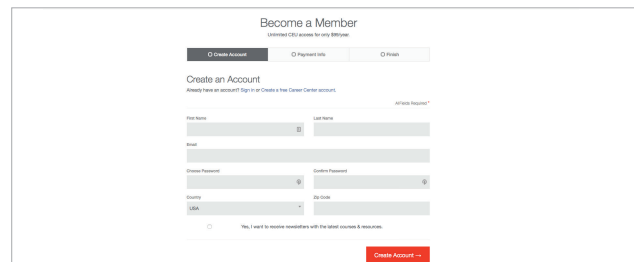

A special offer from **CONTINUED**® and

for Head Start and Early Head Start

Get 10% off your 12-month CEU membership!*

Let **continued**® be your daily resource for continuing education. As a valued corporate partner, you receive a 10% discount when you join **continued** Early Childhood Education. Enhance your skills with a year of unlimited CEU access.

Save 10%: Now \$89 (reg. \$99) | Use Promo Code: REG9HEADSTART

Ready to join?

1. Visit continued.com/early-childhood-education.
Click the red **“Join Now”** button.

2. Enter your information, then click **“Create Account.”**