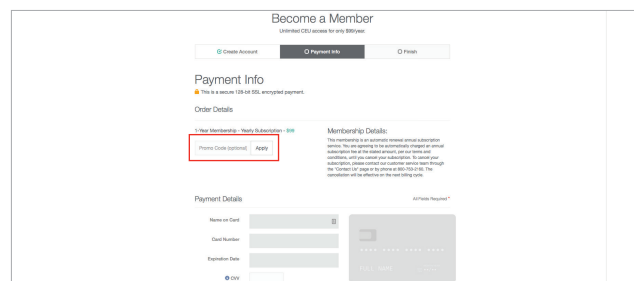

4. Start learning and earning CEUs!

*Head Start non-members only.

Already a member?

Contact Wendy Bradbury

Vice President of Sales, Career and Educational Services
wendy.bradbury@continued.com | 833-726-2408 x 234

ONLINE CONTINUING EDUCATION FOR THE LIFE OF YOUR CAREER

AUDIOLOGYONLINE ■ SPEECHPATHOLOGY.COM ■ OCCUPATIONALTHERAPY.COM ■ PHYSICALTHERAPY.COM ■ EARLY CHILDHOOD EDUCATION